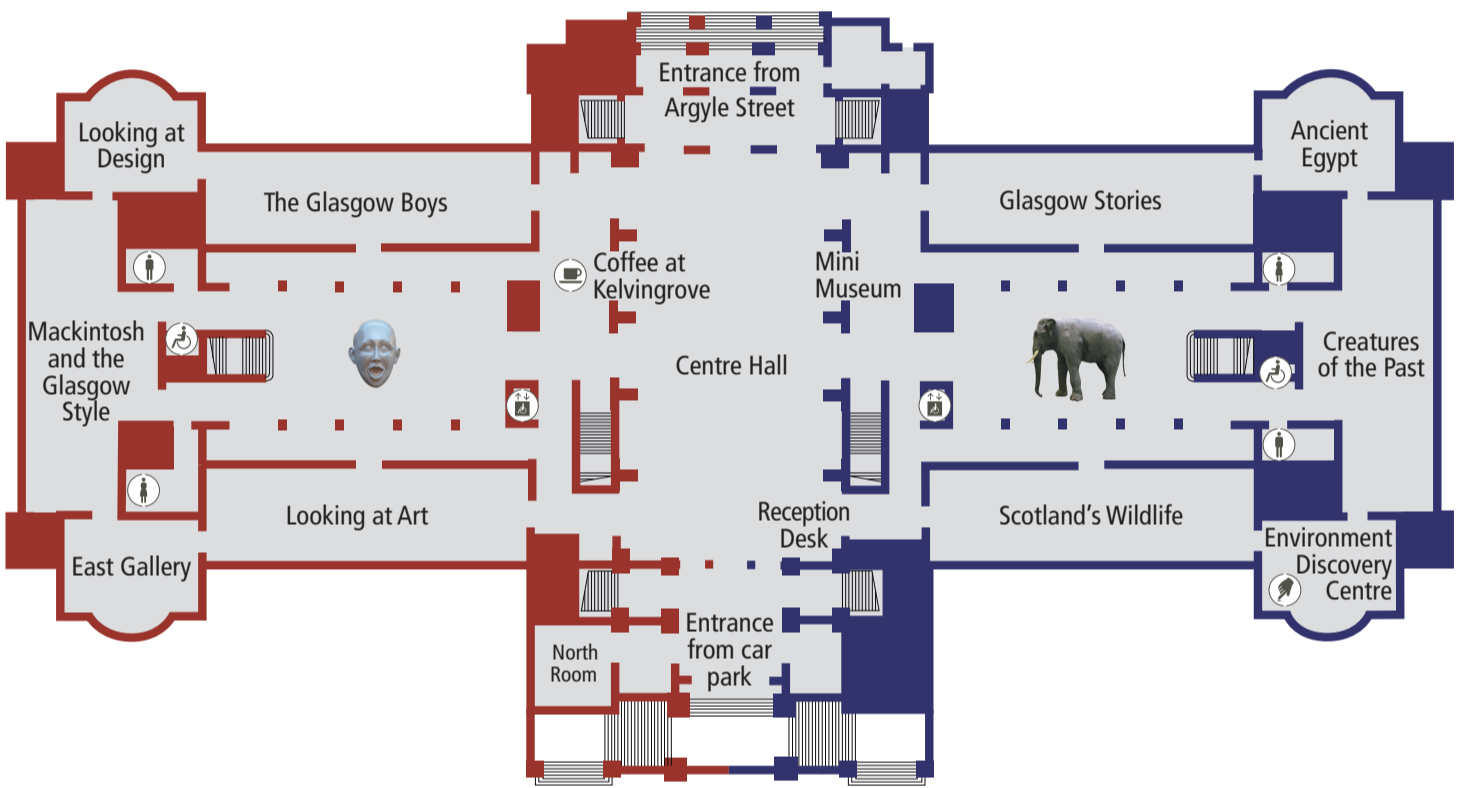

Dali's Christ of St John of the Cross

First floor

Ground floor

Lower ground floor

Key to symbols

-  Female Toilets
-  Male Toilets
-  Accessible Toilets
-  Café
-  Accessible Lift
-  Interactive Area
-  Shop
-  Coffee at Kelvingrove
-  Cloakroom