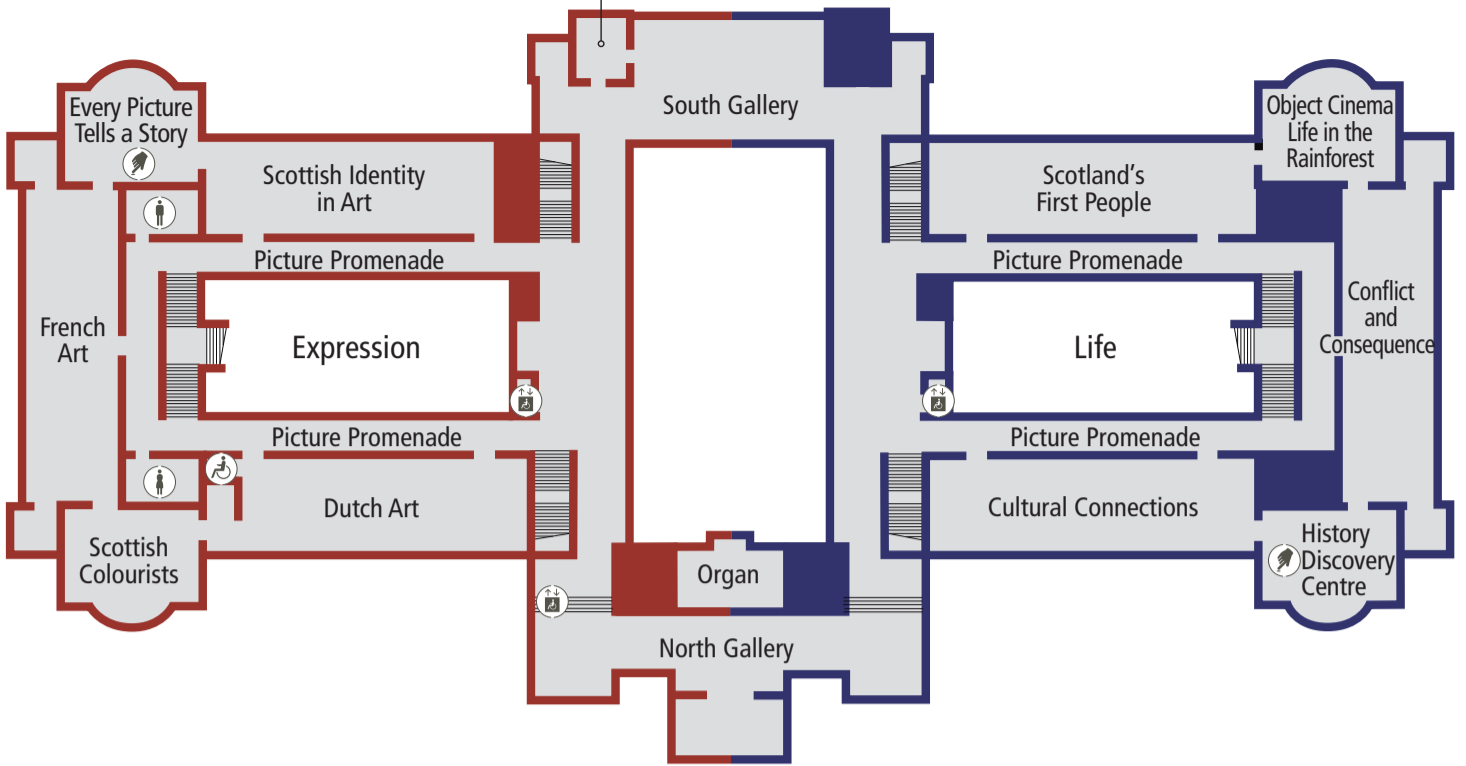

Dali's Christ of St John of the Cross

First floor

Ground floor

Lower ground floor

Key to symbols

-  Female Toilets
-  Male Toilets
-  Accessible Toilets
-  Café
-  Accessible Lift
-  Interactive Area
-  Shop
-  Coffee at Kelvingrove
-  Cloakroom