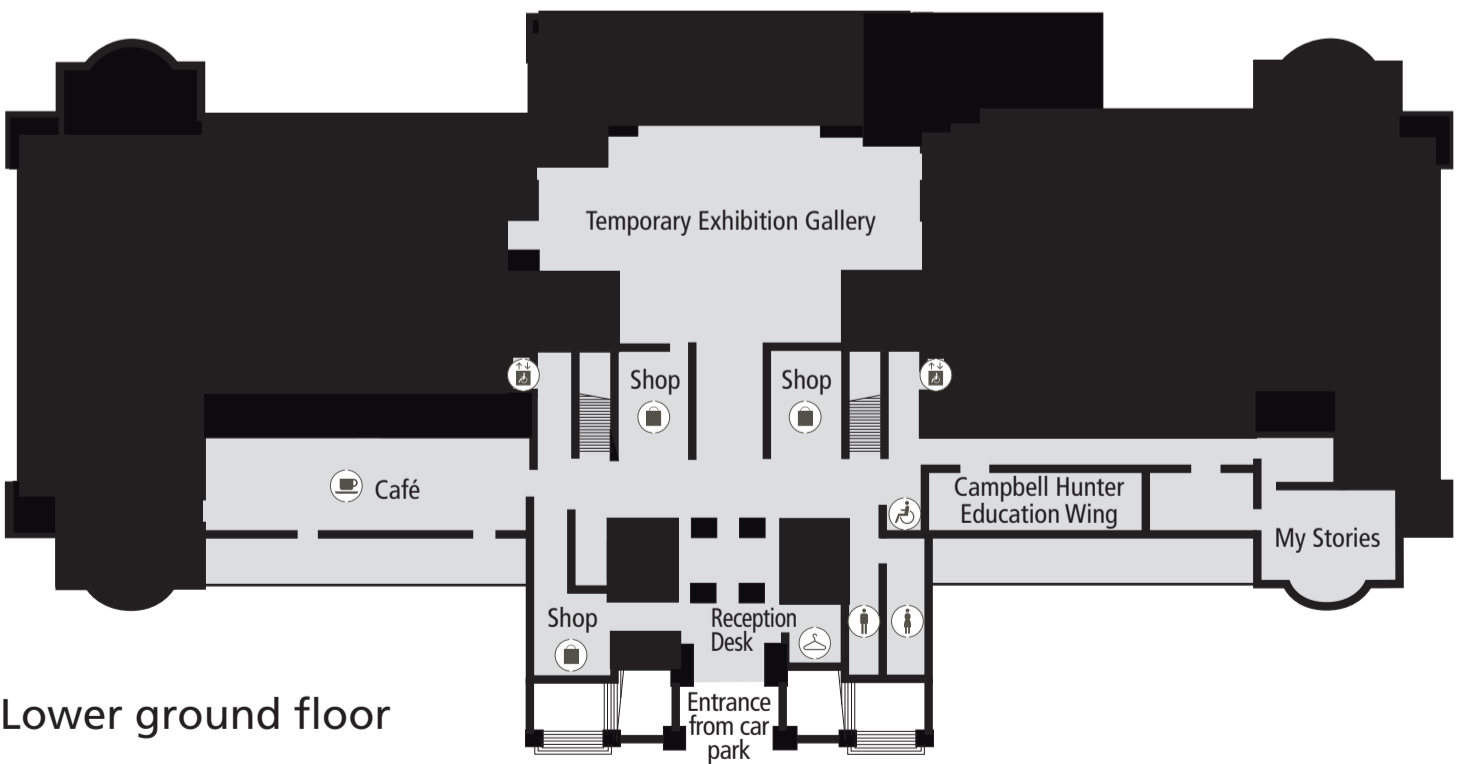

Dali's Christ of St John of the Cross

First floor

Ground floor

Lower ground floor

Key to symbols

-  Female Toilets
-  Male Toilets
-  Accessible Toilets
-  Café
-  Accessible Lift
-  Interactive Area
-  Shop
-  Coffee at Kelvingrove
-  Cloakroom